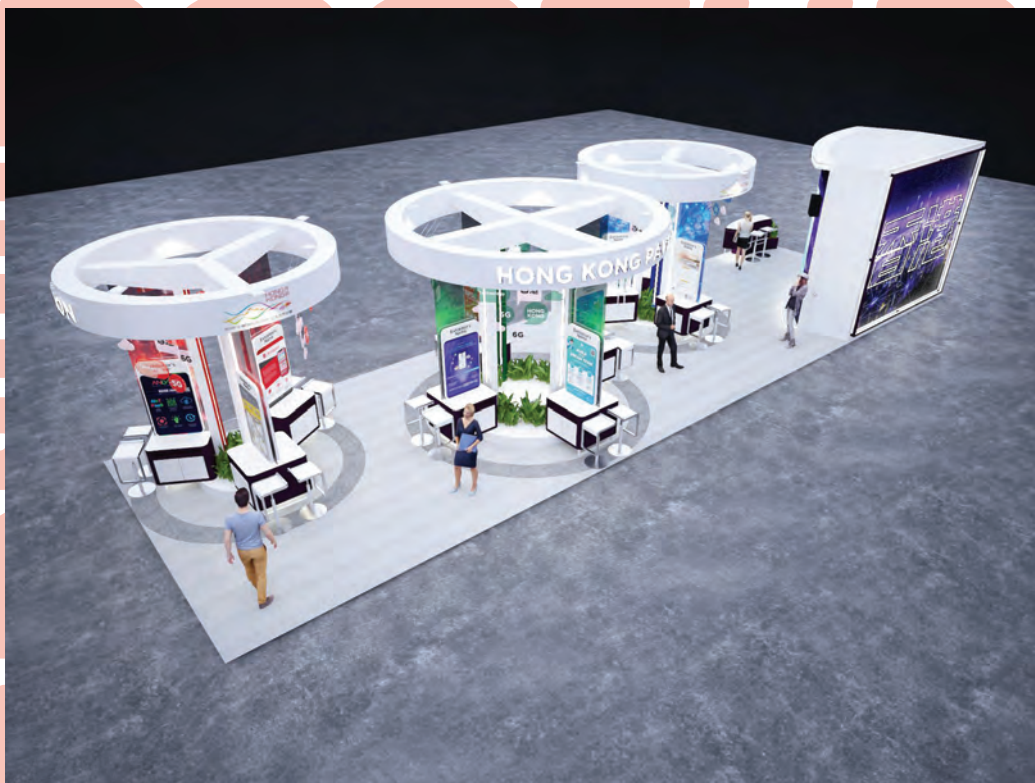

# BOOTH DESIGN

HONG KONG PAVILION, B102