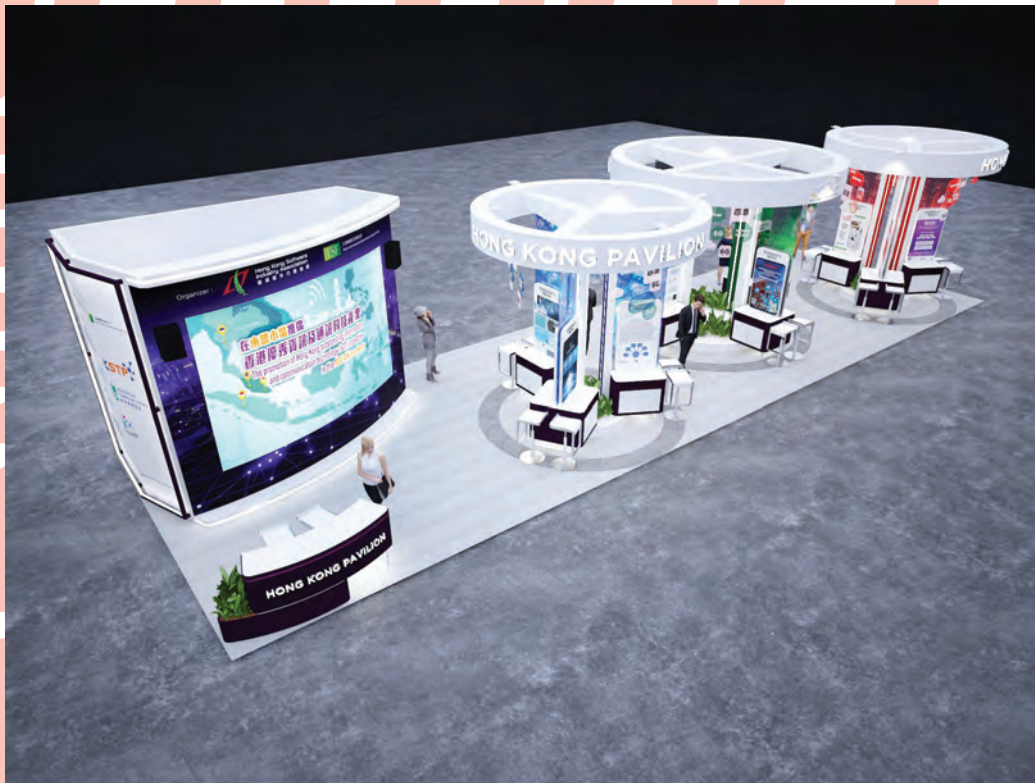

BOOTH DESIGN

HONG KONG PAVILION, B102